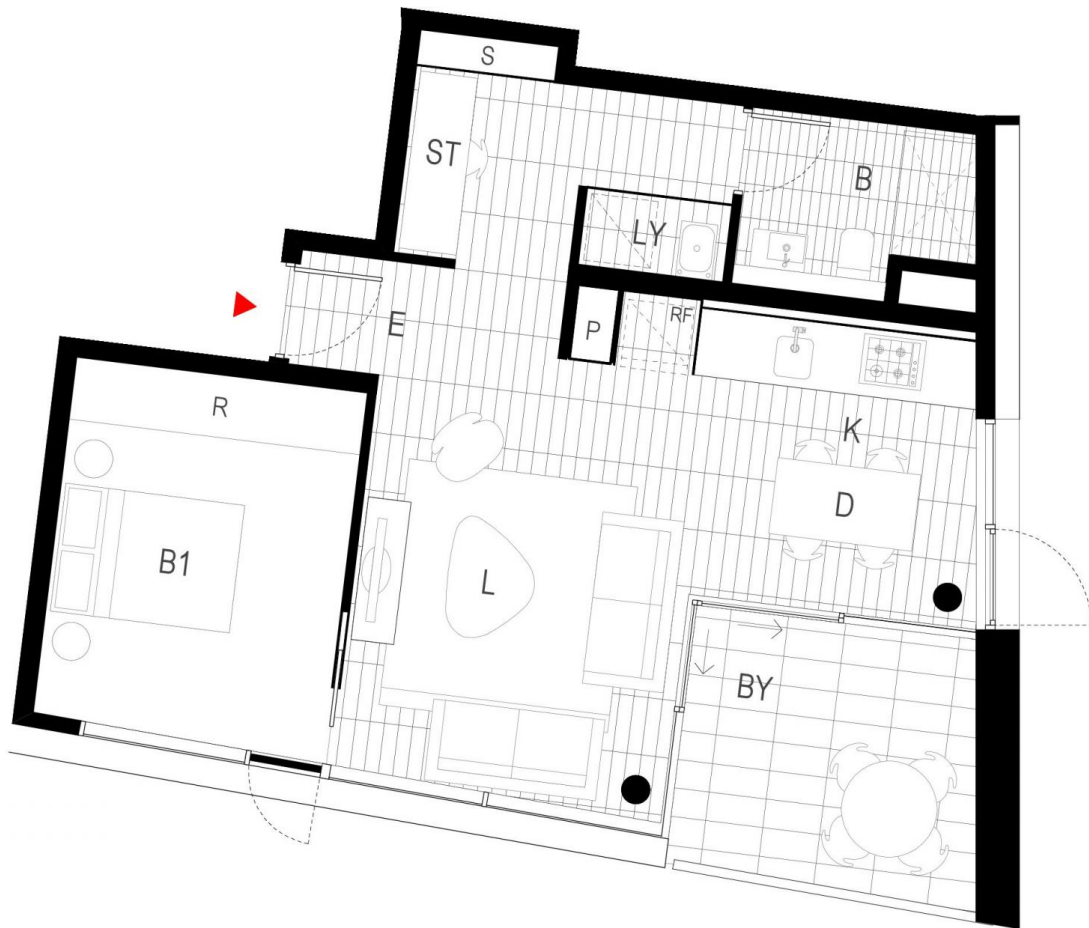

- Spacious living area that leads onto a large entertaining style terrace
- Great corner position
- High ceilings with skylights in the living area
- Open plan kitchen
- Plenty of storage and cupboard space
- Internal laundry
- Generously proportioned bedroom with built ins
- Air-conditioning
- Convenient location

Type : Apartment
Building Size : 60 sqm
Land Size : 60 sqm
View : <https://www.the-edge.com.au/lease/nsw/eastern-suburbs/zetland/residential/apartment/8116080>

Kyrstie Peshos
9267 9832

[For full version visit the website](https://www.the-edge.com.au)

Legend:

B	Bathroom	BY	Balcony	D	Dining	EN	Ensuite	L	Living Room	P	Pantry	S	Store	TCE	Terrace
B1,2	Bedroom 1,2	CY	Courtyard	E	Entry	K	Kitchen	LY	Laundry	R	Wardrobe	ST	Study	WIR	Walk-in Robe